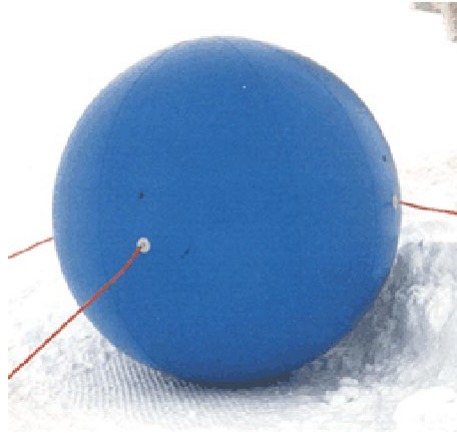

Iglu Former / Iglu Ballon, kugelförmig Ø 2000 mm

app.web2print.created_at

coreshop.ui.product_preview.sku 451.005

coreshop.ui.product_preview.pric

app.web2print.info_disclaimer